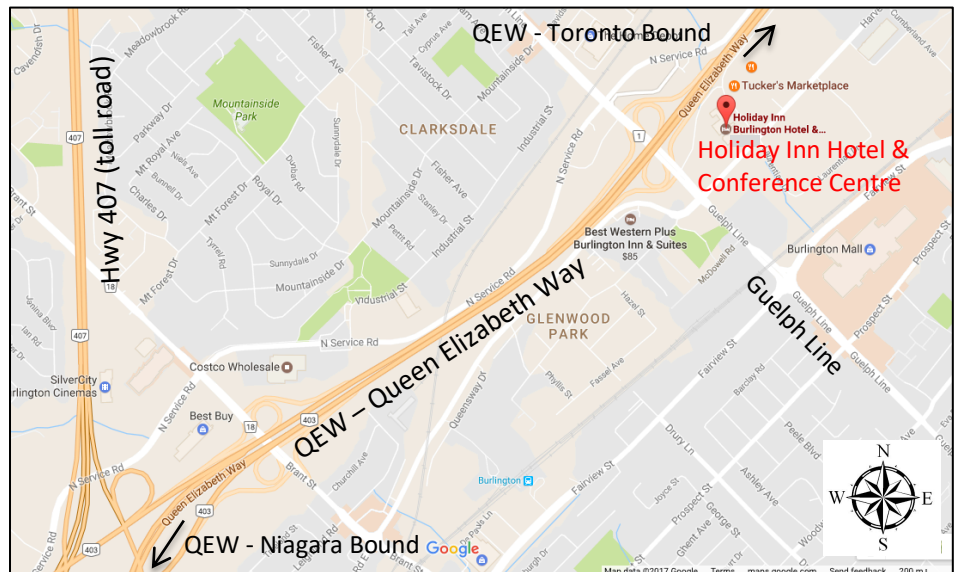

Take the Queen Elizabeth Way (QEW)
 - one half hour west of Toronto
 - 55 minutes from Buffalo/Fort Erie
 - 45 minutes from the Rainbow Bridge, Niagara Falls
 - 35 minutes from the Queenston-Lewiston Bridge

At Burlington, take the Guelph Line exit
 Go south on Guelph Line to Harvester Rd. - the first street on the left at the traffic light.

Turn left at the traffic light.
 The Burlington Holiday Inn Hotel & Convention Centre is on your left at Harvester Rd. and South Service Rd.