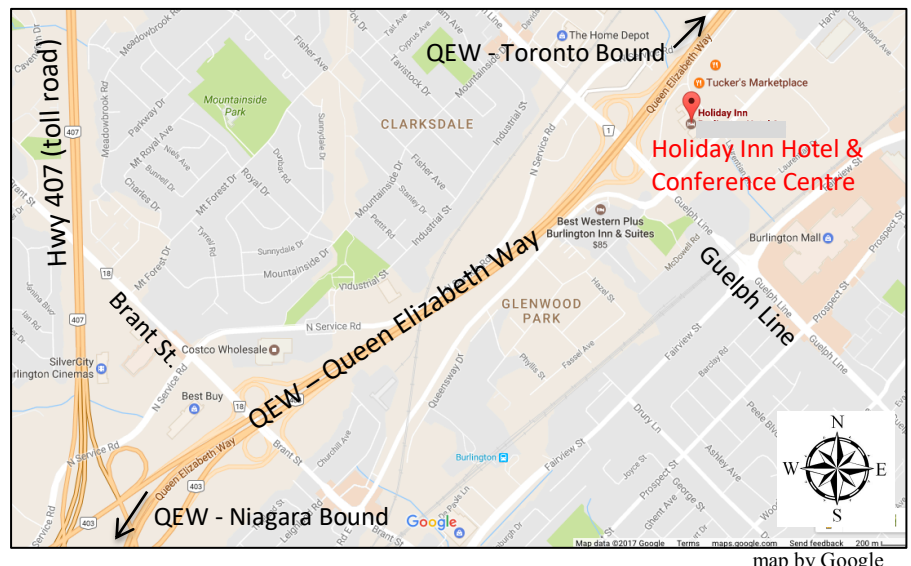

JEFFREY HOARE MILITARY AUCTION

will be across the hall from the show. See www.jeffreyhoare.on.ca for details

DIRECTIONS TO THE BURLINGTON HOLIDAY INN HOTEL AND CONVENTION CENTRE ALL DAY FREE PARKING

Take the Queen Elizabeth Way (QEW)
- one half hour west of Toronto
- 55 minutes from Buffalo/Fort Erie
- 45 minutes from the Rainbow Bridge,
Niagara Falls
- 35 minutes from the Queenston-Lewiston
Bridge

At Burlington, take the Guelph Line exit
Go south on Guelph Line to Harvester Rd. -
the first street on the left at the traffic light.

Turn left at the traffic light.
The Burlington Holiday Inn Hotel &
Convention Centre is on your left at
Harvester Rd. and South Service Rd.

map by Google