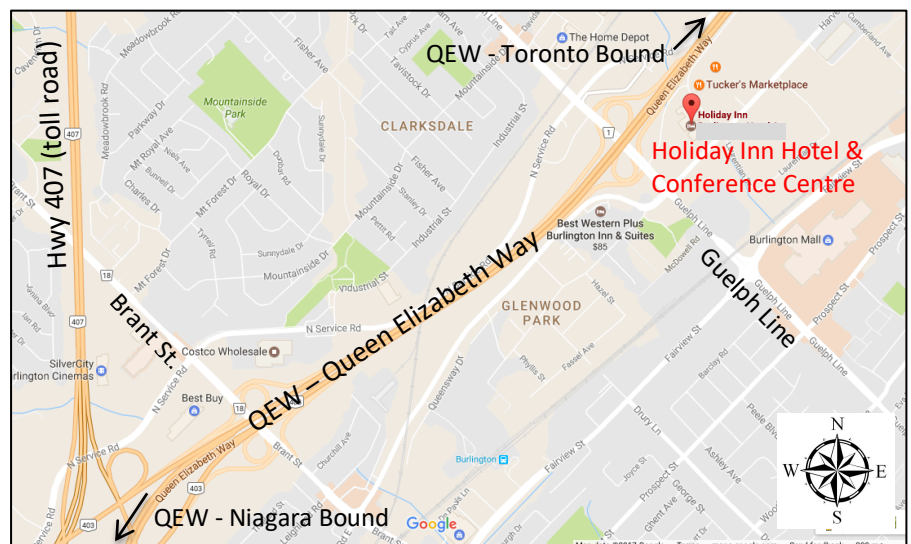

### DIRECTIONS TO THE BURLINGTON HOLIDAY INN HOTEL AND CONVENTION CENTRE ALL DAY FREE PARKING

Take the Queen Elizabeth Way (QEW)  
- one half hour west of Toronto  
- 55 minutes from Buffalo/Fort Erie  
- 45 minutes from the Rainbow Bridge,  
Niagara Falls  
- 35 minutes from the Queenston-Lewiston  
Bridge

At Burlington, take the Guelph Line exit  
Go south on Guelph Line to Harvester Rd. -  
the first street on the left at the traffic light.

Turn left at the traffic light.  
The Burlington Holiday Inn Hotel &  
Convention Centre is on your left at  
Harvester Rd. and South Service Rd.