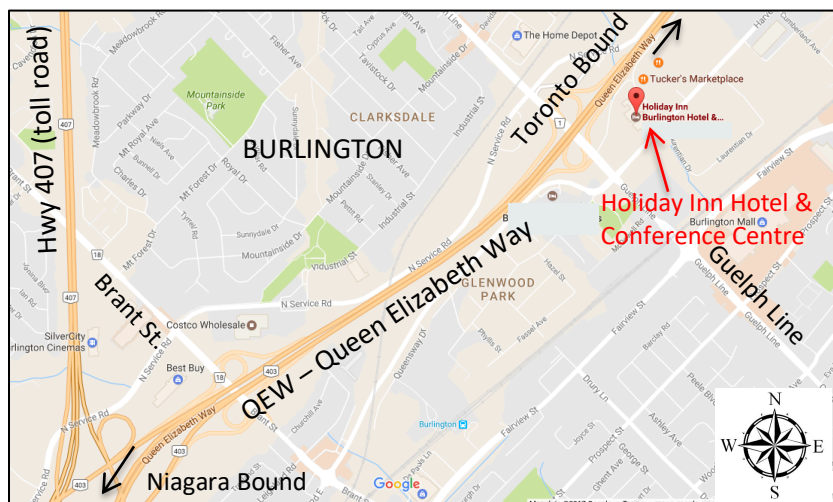

DIRECTIONS TO THE BURLINGTON HOLIDAY INN HOTEL AND CONVENTION CENTRE ALL DAY FREE PARKING

Using the Queen Elizabeth Way (QEW)

- 53km west of Downtown Toronto
- 109km from the Peace Bridge at Buffalo/Fort Erie
- 78km from the Rainbow Bridge at Niagara Falls
- 80 km from the Queenston-Lewiston Bridge

At Burlington, exit at Guelph Line
Go south on Guelph Line to Harvester Rd. Turn left at the first street on the left at the traffic light.

The Burlington Holiday Inn Hotel & Convention Centre is on your left at Harvester Rd. and South Service Rd.

map by Google