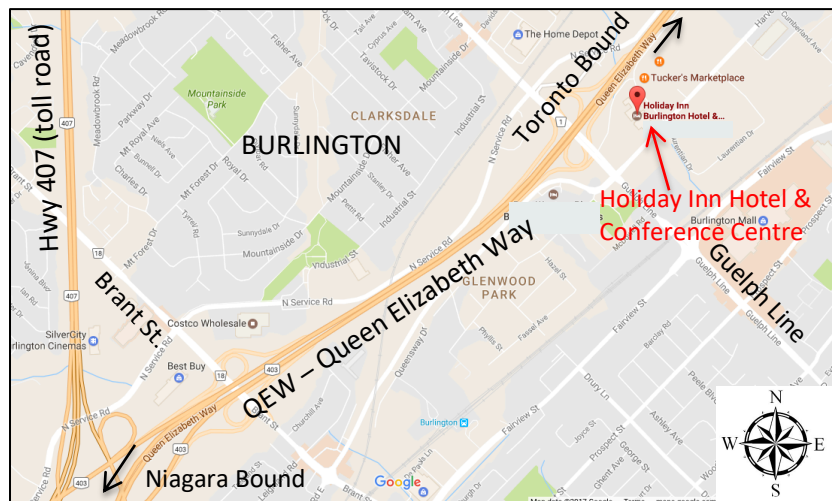

DIRECTIONS TO THE BURLINGTON HOLIDAY INN HOTEL AND CONVENTION CENTRE ALL DAY FREE PARKING

Using the Queen Elizabeth Way (QEW)

- 53km west of Downtown Toronto
- 109km from the Peace Bridge at Buffalo/Fort Erie
- 78km from the Rainbow Bridge at Niagara Falls
- 80 km from the Queenston-Lewiston Bridge

At Burlington, exit at Guelph Line
Go south on Guelph Line to Harvester Rd. Turn left at the first street on the left at the traffic light.

The Burlington Holiday Inn Hotel & Convention Centre is on your left at Harvester Rd. and South Service Rd.

map by Google