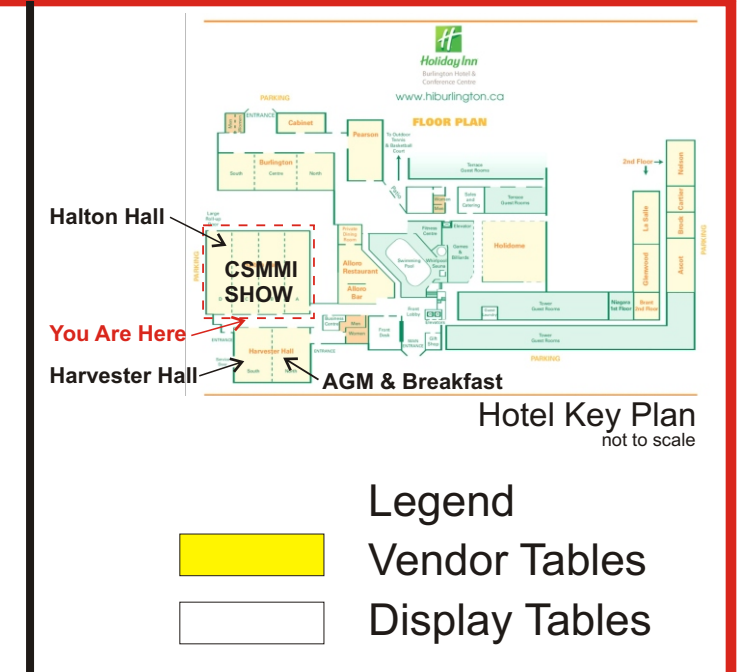

CSMMI
CANADIAN SOCIETY OF
MILITARY MEDALS & INSIGNIA

2024 ANNUAL MILITARIA SHOW

Halton Hall Floor Plan

↑ Harvester Hall

← Washrooms

← Hotel Lobby & Restaurant

Admission Table & Show Entrance

Military Vehicles by OMVA in Parking Lot →